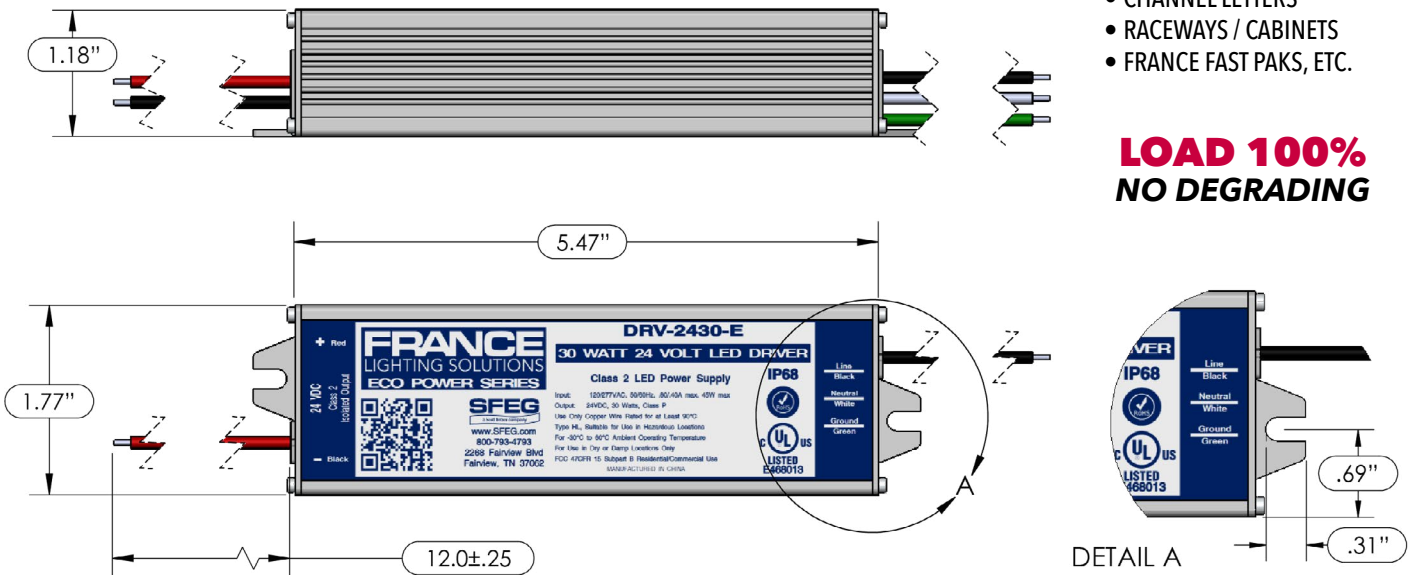

IDEAL FOR ENCLOSED APPLICATIONS

- CHANNEL LETTERS
- RACEWAYS / CABINETS
- FRANCE FAST PAKS, ETC.

**LOAD 100%
NO DEGRADING**

FRANCE TRUPOWER POWER SUPPLIES NAVIGATION

1. E - 12v / 30w | E - 12v / 60w | E - 12v / 120w | A - 12v / 60w | A - 12v / 120w
   E - 24v / 30w | E - 24v / 60w | E - 24v / 100w | A - 24v / 60w | A - 24v / 100w