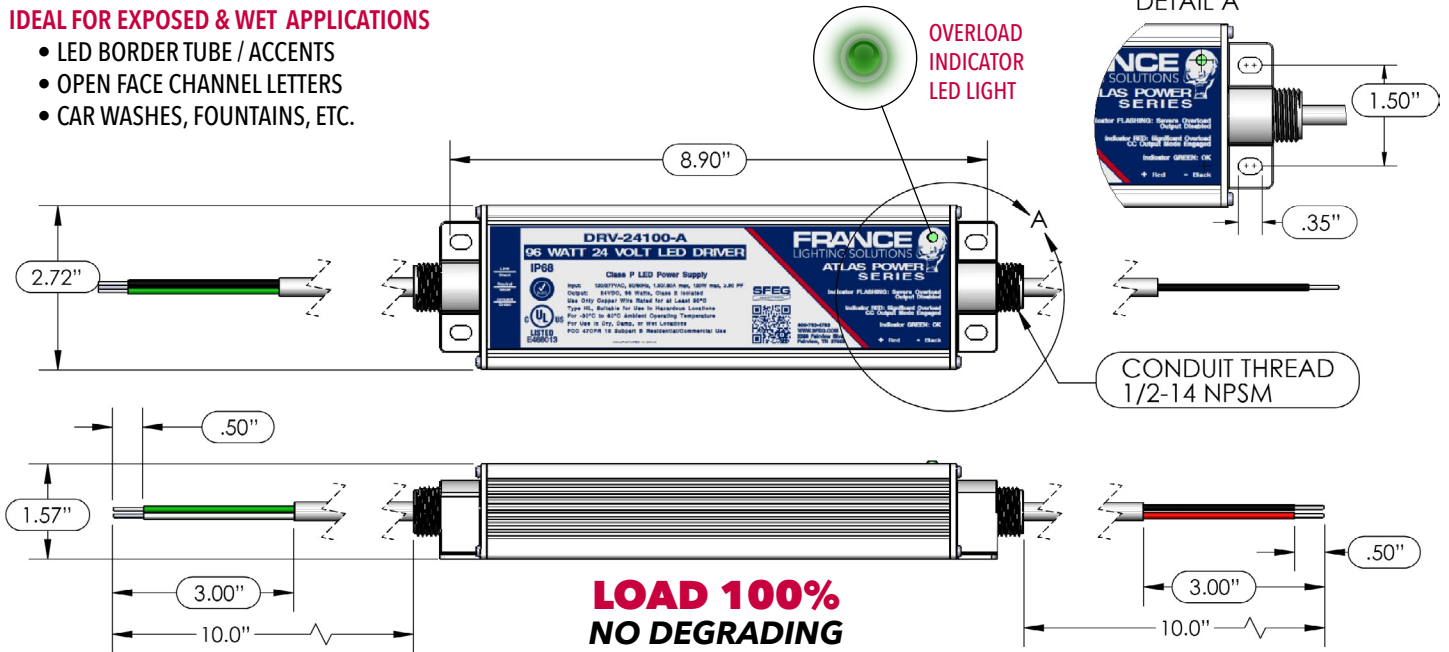

IDEAL FOR EXPOSED & WET APPLICATIONS

- LED BORDER TUBE / ACCENTS
- OPEN FACE CHANNEL LETTERS
- CAR WASHES, FOUNTAINS, ETC.

FRANCE TRUPOWER POWER SUPPLIES NAVIGATION

- E - 12v / 30w | E - 12v / 60w | E - 12v / 120w | A - 12v / 60w | A - 12v / 120w
- E - 24v / 30w | E - 24v / 60w | E - 24v / 100w | A - 24v / 60w | A - 24v / 100w