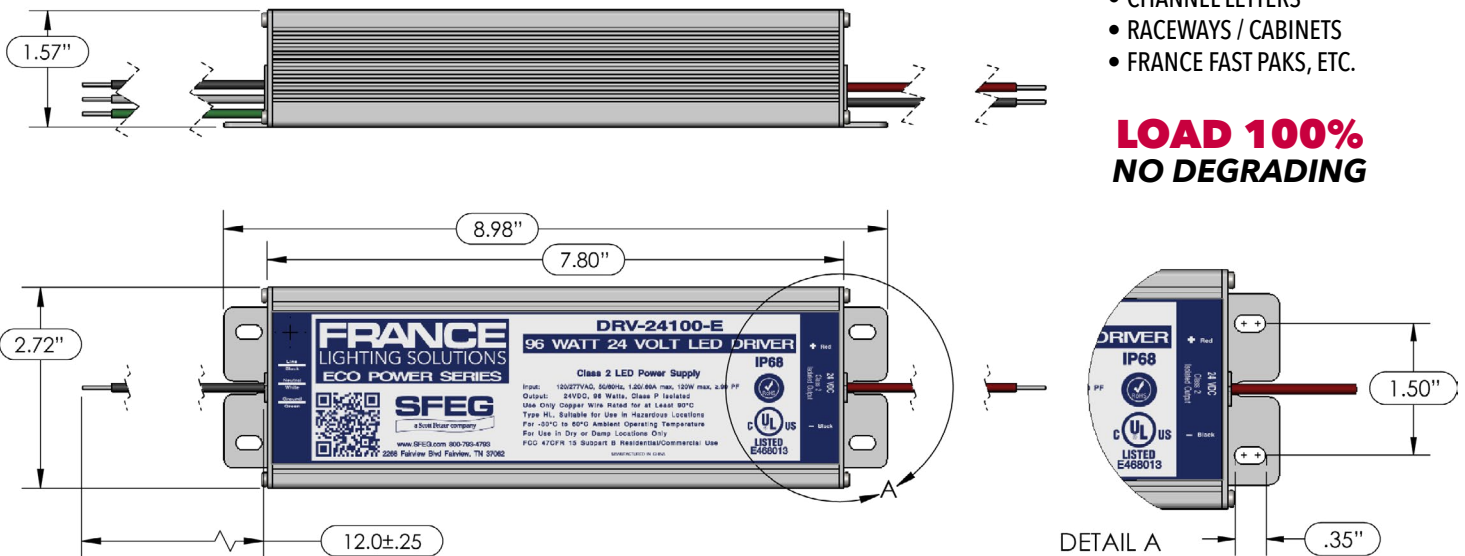

IDEAL FOR ENCLOSED APPLICATIONS

- CHANNEL LETTERS
- RACEWAYS / CABINETS
- FRANCE FAST PAKS, ETC.

**LOAD 100%
NO DEGRADING**

FRANCE TRUPOWER POWER SUPPLIES NAVIGATION

- E - 12v / 30w | E - 12v / 60w | E - 12v / 120w | A - 12v / 60w | A - 12v / 120w
- E - 24v / 30w | E - 24v / 60w | E - 24v / 100w | A - 24v / 60w | A - 24v / 100w