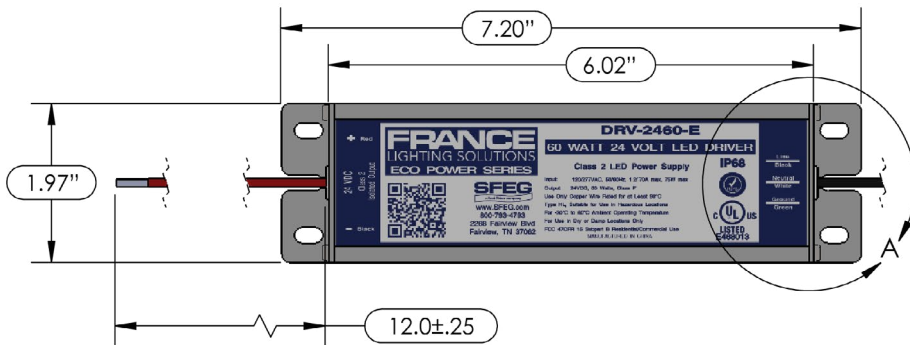

FRANCE TRUPOWER POWER SUPPLIES NAVIGATION