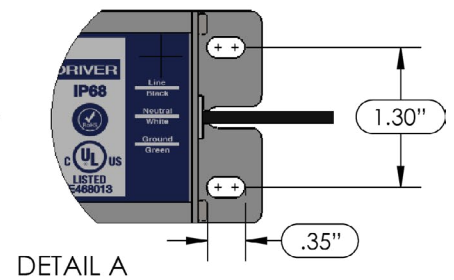

FRANCE TRUPOWER POWER SUPPLIES NAVIGATION