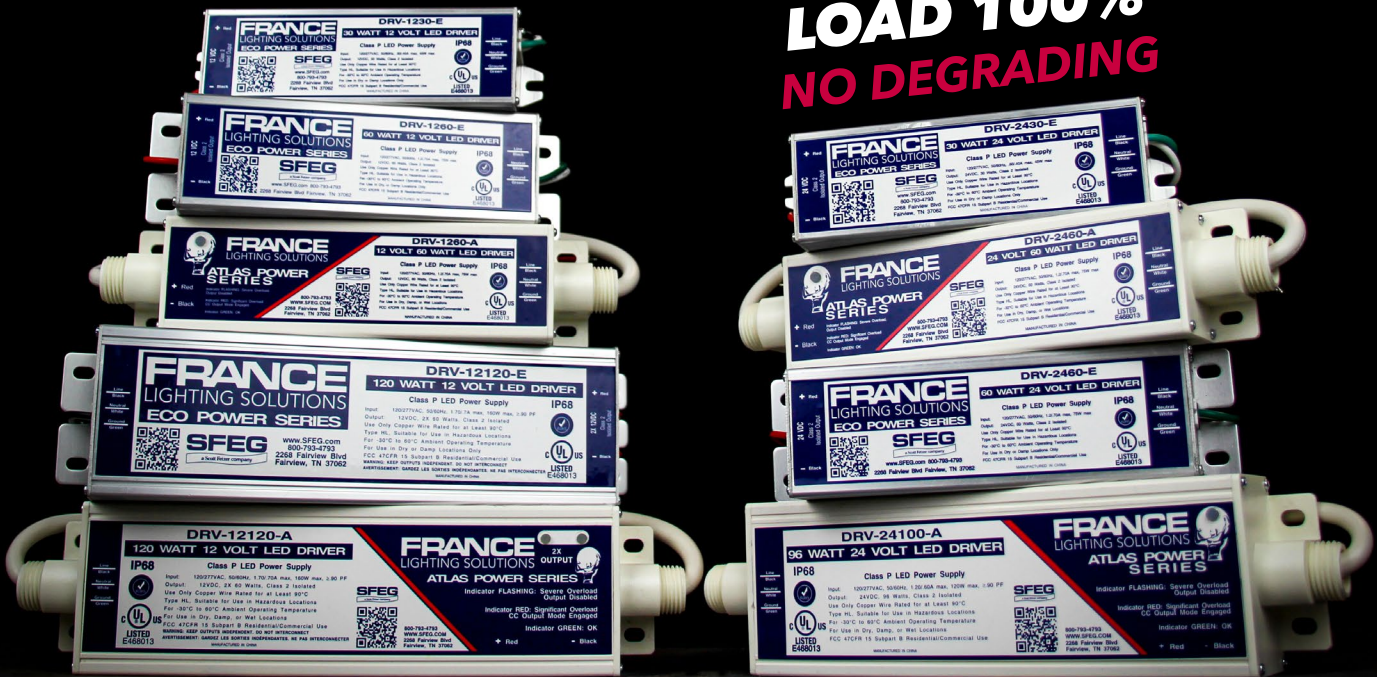

LOAD 100%
NO DEGRADING

MOST RELIABLE POWER SUPPLY IN THE SIGN INDUSTRY

LOWER SYSTEM COST
LOAD MORE MODULES
PER POWER SUPPLY

TRUMATCH WARRANTY
7P / 7L WITH FRANCE LEDs
5P / 5L WITH 3RD PARTY LEDs

FRANCE TORTURE TEST
EACH MODEL IS RUN AT FULL
LOAD FOR 90 DAYS @ 185°F

DRV-2430-E

PRO-LEVEL PERFORMANCE AT AN ENTRY LEVEL VALUE

France TruPower Power Supplies are built with integrated technology to produce the best power supply in the sign industry. Our **TruBuild** method protects your LED lighting source by controlling current, voltage and heat through tight circuitry integration. The result is a power supply that provides **TruLoads**, **TruVoltage**, **TruCurrent**, and **TruCooling**. For more details on each of these features and more click this link: [Product Series Comparison Chart](#).

E {ECONO} SERIES - 60W

DRV-2460-E

PRO-LEVEL PERFORMANCE AT AN ENTRY LEVEL VALUE

France TruPower Power Supplies are built with integrated technology to produce the best power supply in the sign industry. Our TruBuild method protects your LED lighting source by controlling current, voltage and heat through tight circuitry integration. The result is a power supply that provides TruLoads, TruVoltage, TruCurrent, and TruCooling. For more details on each of these features and more click this link: [Product Series Comparison Chart](#).