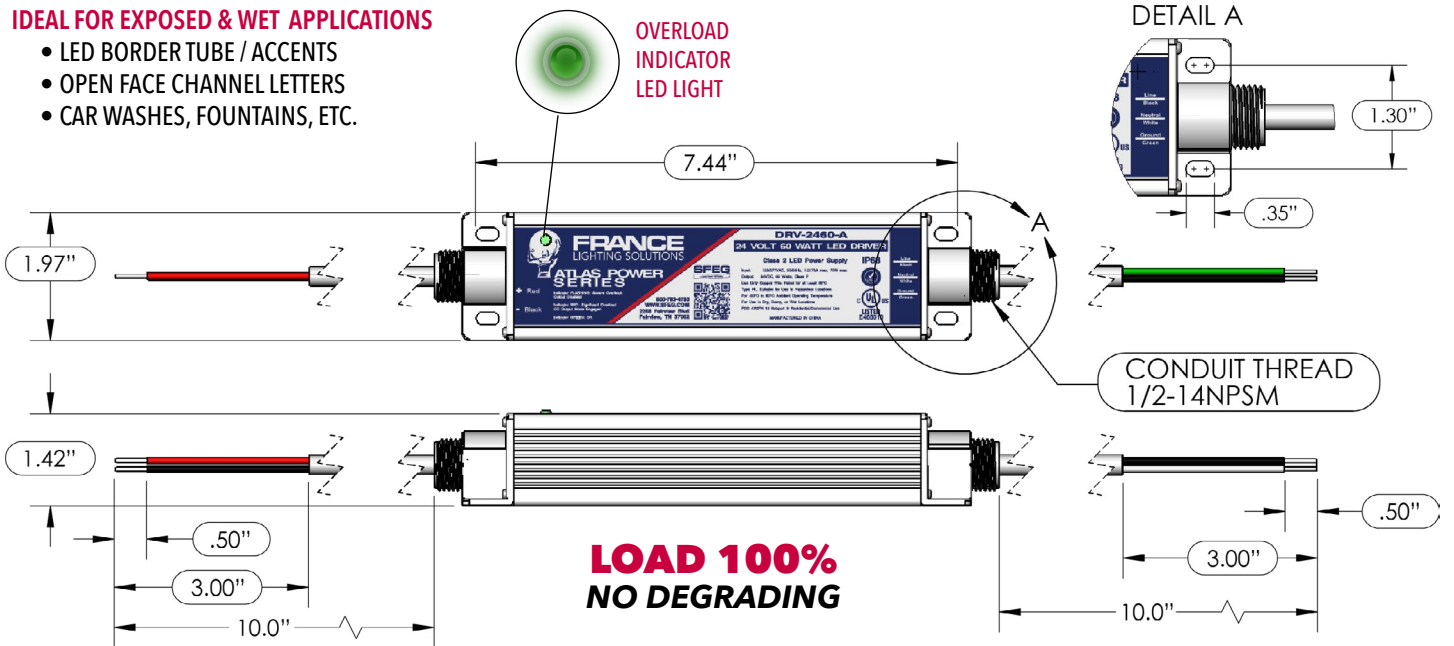

IDEAL FOR EXPOSED & WET APPLICATIONS

- LED BORDER TUBE / ACCENTS
- OPEN FACE CHANNEL LETTERS
- CAR WASHES, FOUNTAINS, ETC.

FRANCE TRUPOWER POWER SUPPLIES NAVIGATION