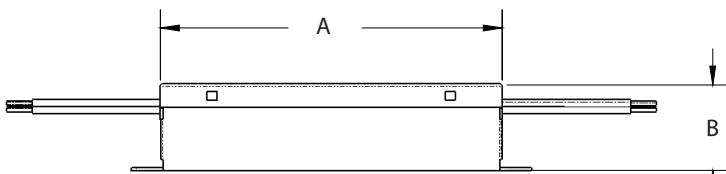

LOAD 85%
0-10 Dimming