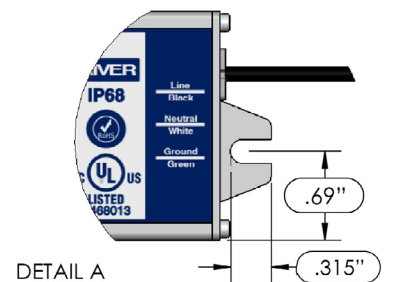

FRANCE TRUPOWER POWER SUPPLIES NAVIGATION

1. E - 12v / 30w | E - 12v / 60w | E - 12v / 120w | A - 12v / 60w | A - 12v / 120w
   E - 24v / 30w | E - 24v / 60w | E - 24v / 100w | A - 24v / 60w | A - 24v / 100w