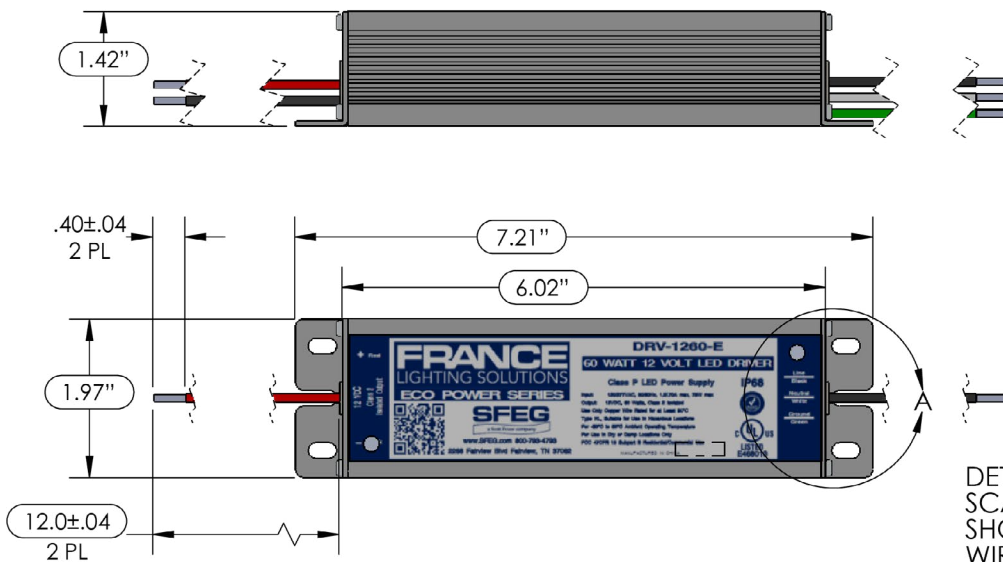

LOAD 100% NO DEGRADING

DETAIL A
SCALE 2 : 3
SHOWN W/O
WIRES AND
CONNECTOR