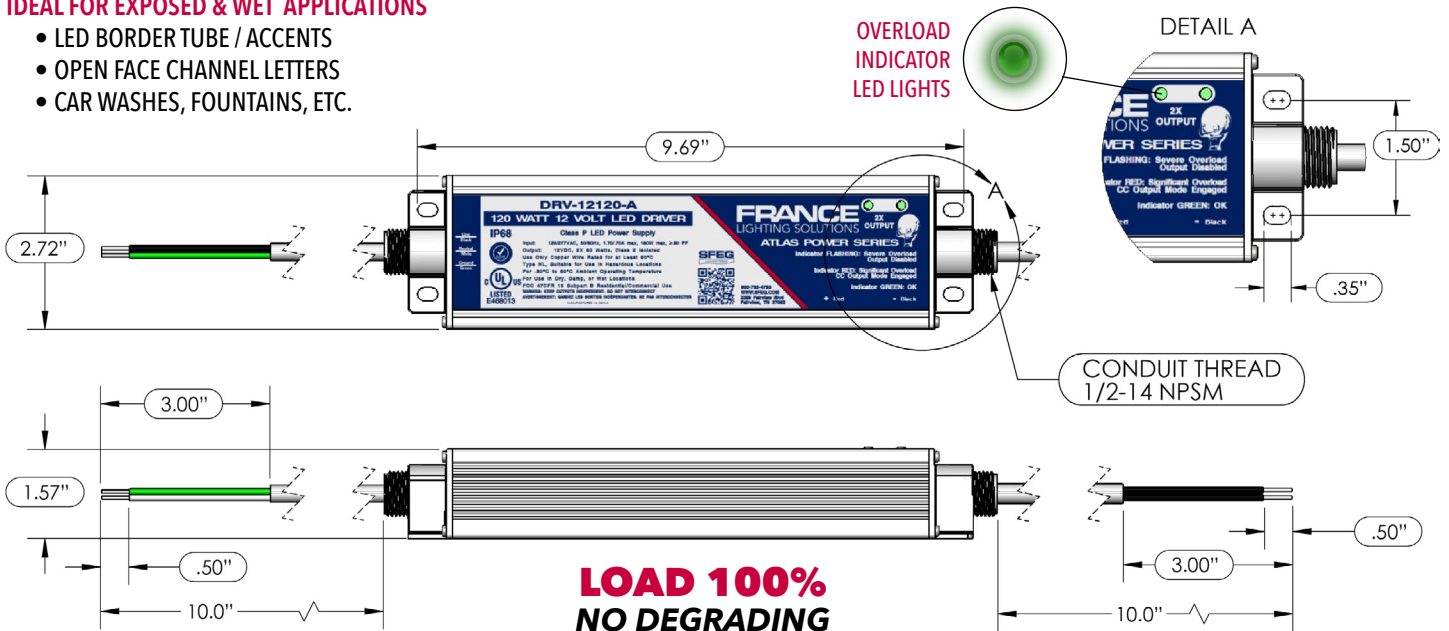

IDEAL FOR EXPOSED & WET APPLICATIONS

- LED BORDER TUBE / ACCENTS
- OPEN FACE CHANNEL LETTERS
- CAR WASHES, FOUNTAINS, ETC.

FRANCE TRUPOWER POWER SUPPLIES NAVIGATION