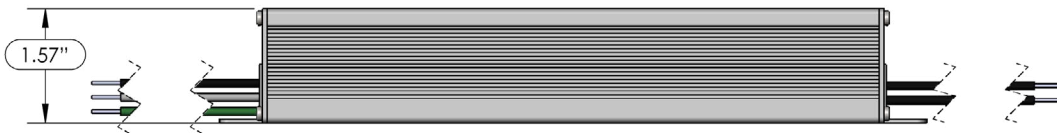

IDEAL FOR ENCLOSED APPLICATIONS

- CHANNEL LETTERS
- RACEWAYS / CABINETS
- FRANCE FAST PAKS, ETC.

**LOAD 100%
NO DEGRADING**