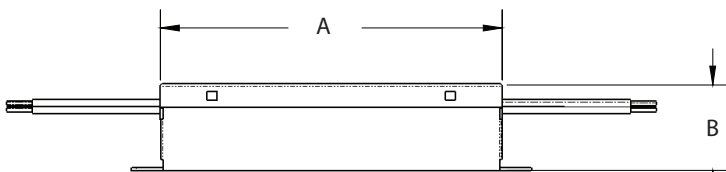

LOAD 85%
0-10 Dimming