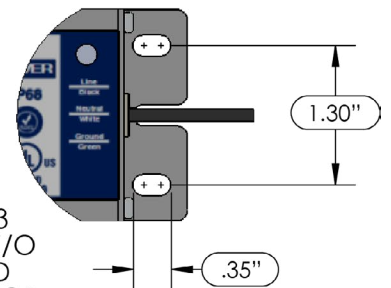

FRANCE TRUPOWER POWER SUPPLIES NAVIGATION