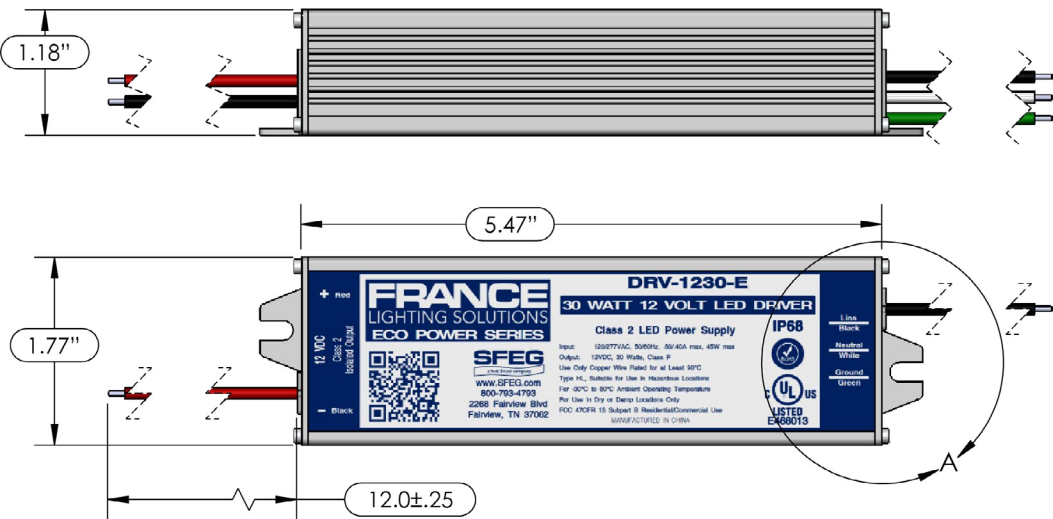

IDEAL FOR ENCLOSED APPLICATIONS

- CHANNEL LETTERS
- RACEWAYS / CABINETS
- FRANCE FAST PAKS. ETC.

**LOAD 100%
NO DEGRADING**