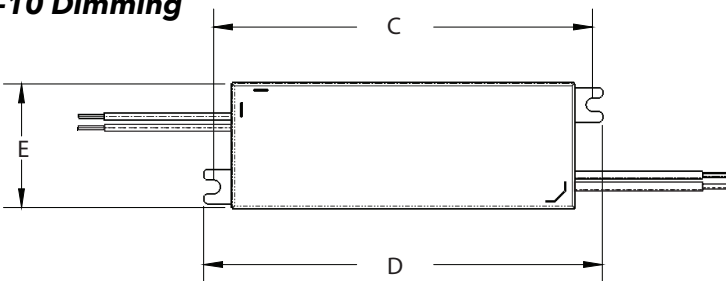

LOAD 85%
0-10 Dimming

DIMENSIONS	20704	20705	20706
A (Length in.)	4.72	5.12	8.38
B (Height in.)	1.18	1.00	1.00
C (Length in.)	5.24	5.68	9.00
D (Length in.)	5.50	5.83	9.50
E (Width in.)	1.69	1.80	1.69

NOTE: Mounting varies according to model. See full specsheet.