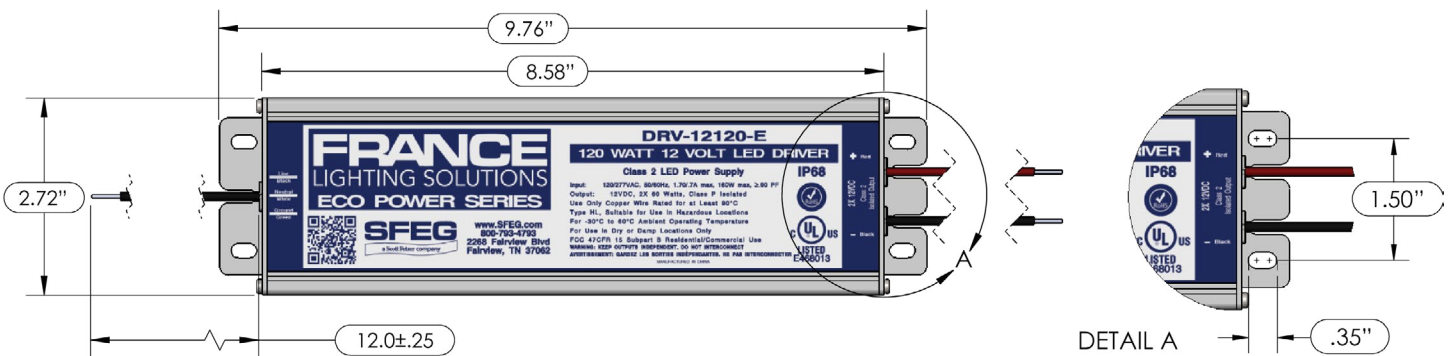

FRANCE TRUPOWER POWER SUPPLIES NAVIGATION