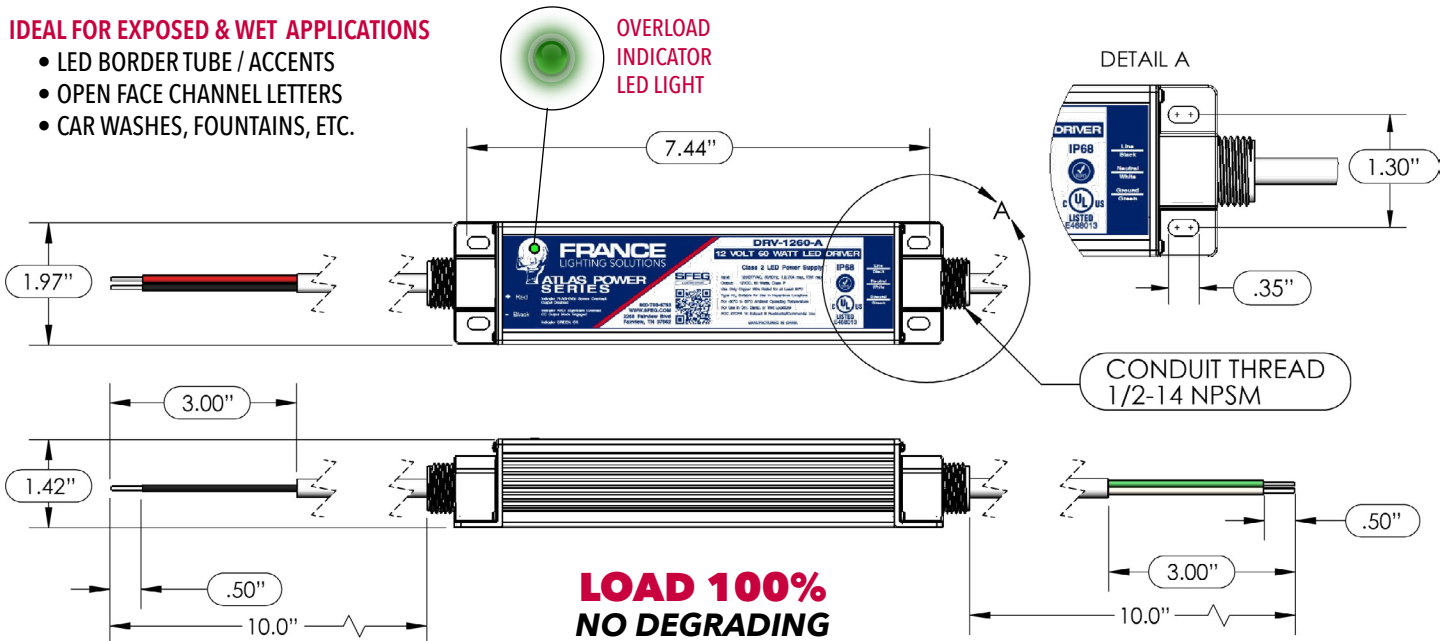

IDEAL FOR EXPOSED & WET APPLICATIONS

- LED BORDER TUBE / ACCENTS
- OPEN FACE CHANNEL LETTERS
- CAR WASHES, FOUNTAINS, ETC.

FRANCE TRUPOWER POWER SUPPLIES NAVIGATION